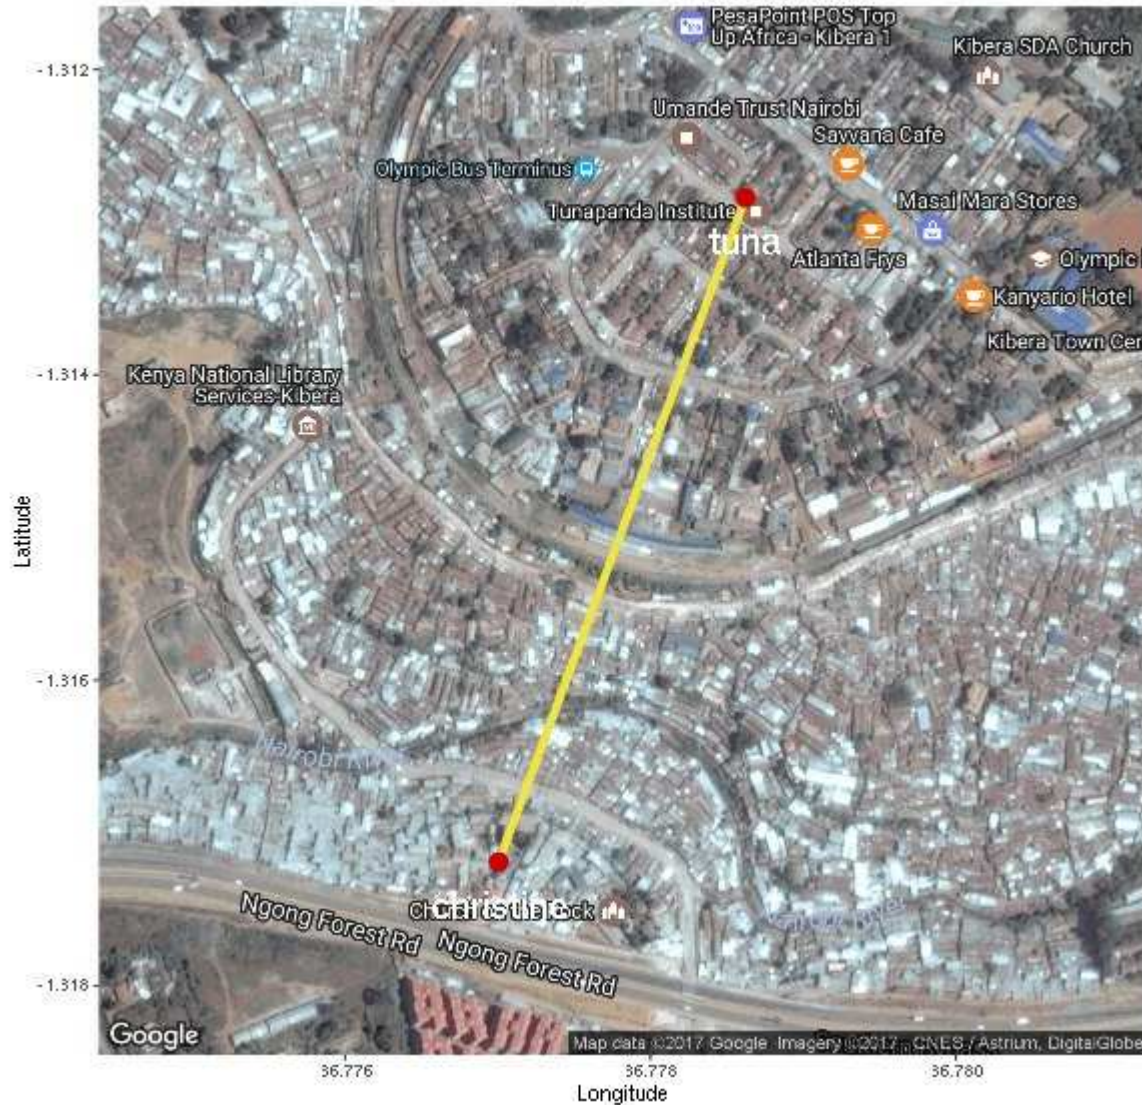

# Tunapanda Institute

An aerial photograph of a densely packed informal settlement, likely Kibera in Nairobi, Kenya. The image shows a vast expanse of small, closely situated dwellings with roofs made of rusted corrugated metal. The settlement is built on a hillside, and the overall appearance is one of extreme overcrowding and poverty. In the background, a tall, grey concrete wall runs across the top of the frame. The sky is overcast with grey clouds. The word "Kibera" is overlaid in large, white, serif font in the center of the image.

# St. Christine School

ST. CHRISTINE  
PRIMARY  
SECONDARY

FORM 2

**St. Christine School**

Map tuna - christine

Map tuna - raila