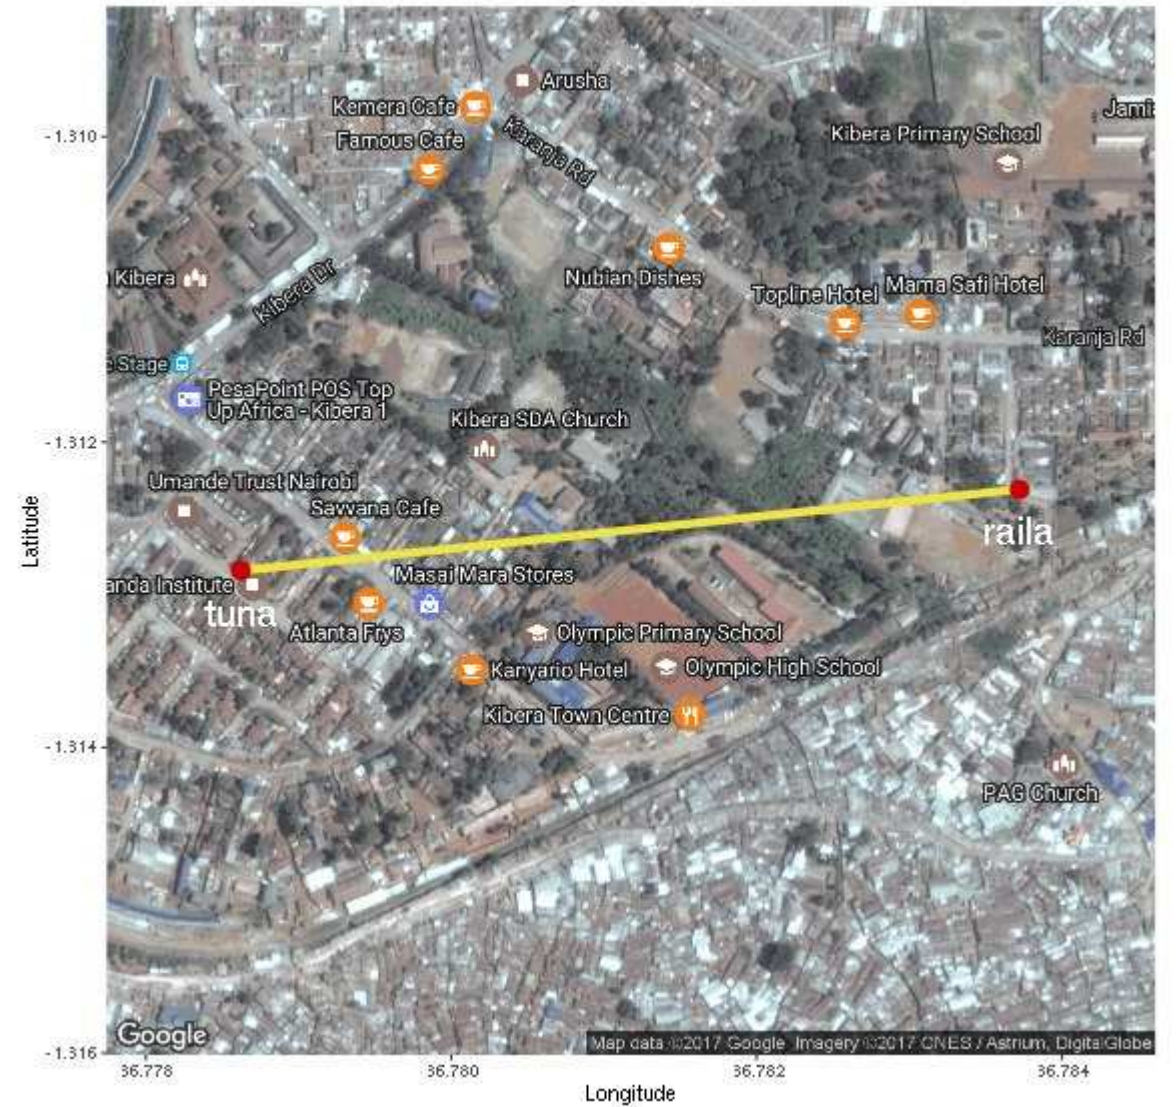

Map tuna - raila